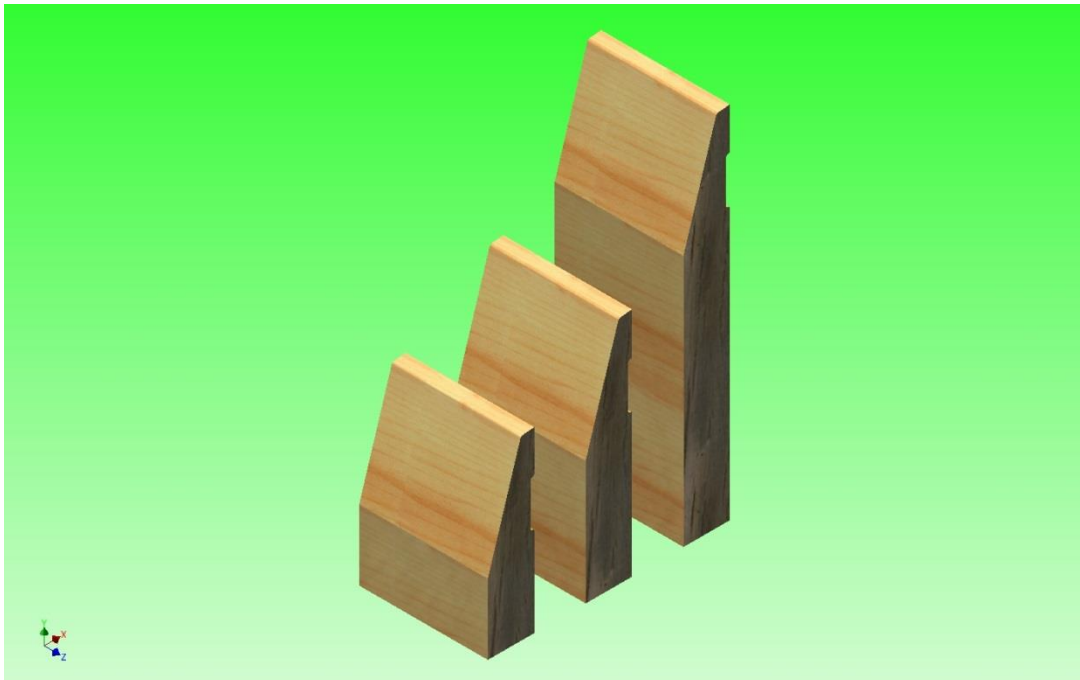

Product Information

Wedge (18mm)

Available in 68x18, 90x18, 140x18

This product is generally stocked in Finger Jointed Pine and Clear QLD Pine.

Other species are available run to order and may incur a setup fee.

Note: This profile is also available in 42x11, 68x11, 90x11

WEDGE