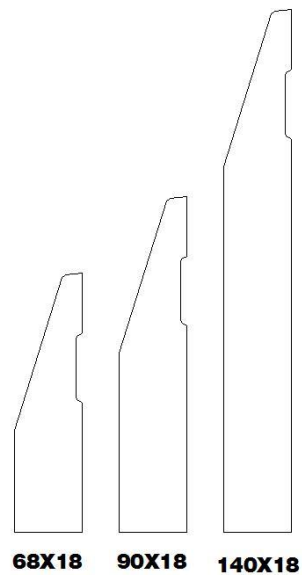

Product Information

Wedge (18mm)

Available in 68x18, 90x18, 140x18

This product is generally stocked in Finger Jointed Pine and Clear QLD Pine.

Other species are available run to order and may incur a setup fee.

Note: This profile is also available in 42x11, 68x11, 90x11

WEDGE